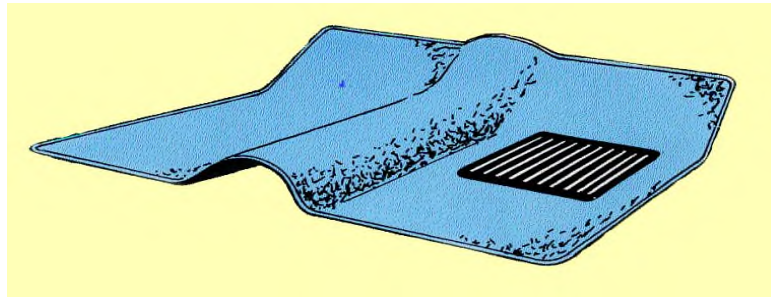

CARPET SETS

*Individually custom made moulded carpet sets to suit:
Sedans - Wagons - Panel vans - Utes - 4WD Vehicles etc.
Available in a range of colours*

CODE	APPLICATION	QTY
LOOP PILE		
21SASFL	FULL CARPET SET front & rear	set
21SAFL	HALF CARPET SET front or rear	set
21SABL	BOOT CARPET sedan	each
21SALLL	LARGE LUGGAGE AREA 4WD & wagon	each
21SAEL	EXTRA LARGE LUGGAGE AREA 4WD & wagon	each
21SAKBL	KICKBOARDS newboard + carpet	pair
21SAUEL	UTE SIDE EXTENSIONS	pair
21SAWAL	WHEEL ARCHES 4WD etc	pair
21SASXFL	FULL CARPET SET JAGUAR / 4WD front & rear	set
21SAXF2L	HALF CARPET SET JAGUAR / 4WD front or rear	set
21SAUF2	UNDERFELT SHEET 2000mm X 1000mm 12mm THICK	each
21SA1ML	LOOP PILE CARPET (ONE METRE WIDE) BY THE METRE	each
21SAUB	UNDER BONNET INSULATION 137cm x 81cm	each
CUT PILE		
21SASFC	FULL CARPET SET front & rear	set
21SAFC	HALF CARPET SET front or rear	set
21SABC	BOOT CARPET sedan	each
21SASBC	STATESMAN BOOT CARPET	each
21SAKBC	KICKBOARDS newboard + carpet	pair
21SALLC	LARGE LUGGAGE AREA 4WD & wagon	each
21SAELC	EXTRA LARGE LUGGAGE AREA 4WD & wagon	each
21SAUEC	UTE SIDE EXTENSIONS	each
21SAWAC	WHEEL ARCHES 4WD etc	pair
21SASXFC	FULL CARPET SET JAGUAR / 4WD front & rear	set
21SAXF2C	HALF CARPET SET JAGUAR / 4WD front or rear	set
21SA1MC	CUT PILE CARPET (ONE METRE WIDE) BY THE METRE	each
VINYL FLOOR MAT pre-cut to suit vehicle		
21SAVB	VINYL BOOT MAT	each
21SAVF	VINYL FLOOR MAT front or rear	each
21SAXVF	VINYL FLOOR MAT front or rear	each
21SASVF	VINYL FLOOR MAT front & rear	set
21SAXVFS	VINYL FLOOR MAT 4WD front & rear	set