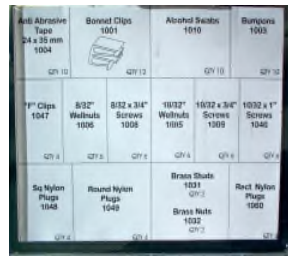

FITTING KIT SPARES

WEATHERSHIELD SPARES

CODE	APPLICATION	QTY
29FKS002	FITTING KIT SPARES - complete box of spare parts	each
REPLACEMENT SPARES FOR FITTING KIT BOX		
29KWSC01	CLIP	pkt 10
29KWSC02	CLIP	pkt 10
29KWSC03	CLIP	pkt 10
29KWSC04	CLIP	pkt 10
29KWSC05	CLIP	pkt 10
29KWSC06	CLIP	pkt 10
29KWSC07	CLIP	pkt 10
29KWSC09	CLIP	pkt 10
29KWSC10	CLIP	pkt 10
29KWSC11	CLIP	pkt 10
29KWS1056	SCREW	pkt 50
29KWS1057	NUT	pkt 50
29KWS1077	3M W/SHIELD MOUNTING TAPE	each
29KWS5657	SCREWS & NUTS	10 of ea
29KB	KIT BOX (comes empty)	each