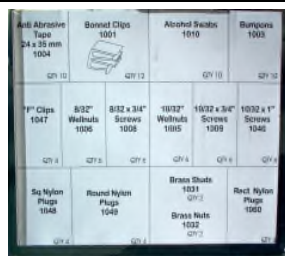

EXHAUST BANDAGE

CODE	APPLICATION	QTY
8HEHS02	SPARK PLUG BOOT PROT. Straight (4)	pkt
8HEHS03	SPARK PLUG BOOT PROT. 135o (4)	pkt
8HEHS04	SPARK PLUG BOOT PROT. 90o (4)	pkt
8HEHS08	HEAT SLEEVE 8mm I.D x 1mtr (-4)	each
8HEHS15	HEAT SLEEVE 15mm I.D x 1mtr (-6)	each
8HEHS20	HEAT SLEEVE 20mm I.D x 1mtr (-10)	each
8HEHS30	HEAT SLEEVE 30mm I.D x 1mtr	each
8HEHSV115	HEAT SLEEVE w/ Velcro 25mm I.D x 1m	each
8HEHSV150	HEAT SLEEVE w/ Velcro 40mm I.D x 1m	each
8HEHT0101	HEAT SHIELD 1.5mm thick 1.0m x 1.0m	each
8HEHT0505	HEAT SHIELD 1.5mm thick 500mmx500mm	each
8HEHW50100	EXHAUST BANDAGE 50mm x 30mtr WHITE	each
8HEHW50100B	EXHAUST BANDAGE 50mm x 30mtr BLACK	each
8HESS001	HEAT SHIELD suit STARTER MOTOR	each

FITTING KIT SPARES

BONNET GUARD AND HEADLIGHT COVER SPARES

CODE	APPLICATION	QTY
29FKS001	FITTING KIT SPARES - complete box of spare parts	each

REPLACEMENT SPARES FOR FITTING KIT BOX

29K1001	BONNET CLIP	pkt 10
29K1003	BUMPONS	pkt 20
29K1004	ANTI ABRASIVE TAPE	pkt 20
29K1005	10/32 WELL NUTS	pkt 10
29K1006	8/32 WELL NUTS	pkt 10
29K1008	8/32 x 3/4" SCREWS	pkt 10
29K1009	10/32 x 3/4" SCREWS	pkt 10
29K1010	ALCOHOL WIPES	pkt 10
29K1031	BRASS STUDS	pkt 4
29K1032	BRASS NUTS	pkt 4
29K1040	10/32 x 1" SCREWS	pkt 10
29K1047	F CLIPS	pkt 10
29K1048	SQUARE NYLON PLUGS	pkt 10
29K1049	ROUND NYLON PLUGS	pkt 10
29K1060	RECTANGULAR NYLON PLUGS	pkt 10
29K1070	BONNET CLIP	pkt 12