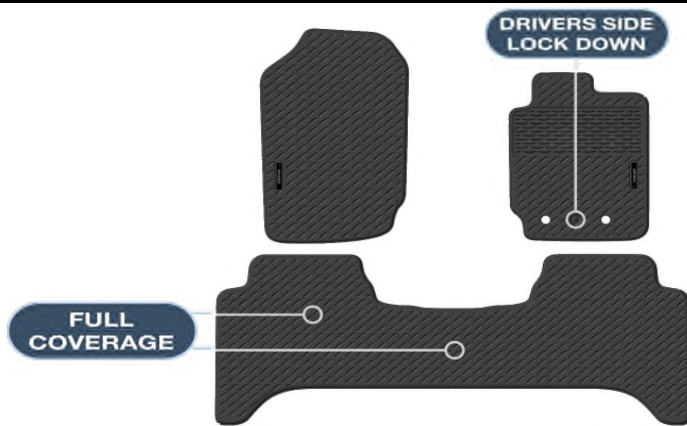

MATS

PRECISION TAILORED FLOOR MATS - RUBBER

CODE	APPLICATION	QTY
49FD001BLK	3Pce MAT SET RANGER D/CAB 10/11-on	set
49HL001BLK	3Pce MAT SET COLORADO RG 11/13-on	set
49HY001BLK	3Pce MAT SET i30 HATCH GD 5/12-2/17	set
49HY003BLK	3Pce MAT SET i30 HATCH PD 4/17-on	set
49HY002BLK	3Pce MAT SET TUCSON TL, TL2, TLE, TLE2 7/15-on	set
49IZ001BLK	3Pce MAT SET D-MAX D/CAB 11/13-on	set
49KI001BLK	3Pce MAT SET KIA CERATO YD 1/13-5/18	set
49MT001BLK	3Pce MAT SET TRITON MQ / MR 5/15-on	set
49MT002BLK	3Pce MAT SET MITSUBISHI ASX 7/10-on	set
49MZ001BLK	3Pce MAT SET BT50 D/CAB 10/11-on	set
49MZ002BLK	3Pce MAT SET MAZDA 3 2/14-on	set
49MZ003BLK	3Pce MAT SET MAZDA CX-5 2/12 - 2/17	set
49NS001BLK	3Pce MAT SET NAVARA NP300 11/15-on	set
49NS002BLK	3Pce MAT SET X-TRAIL T32 8/14-on	set
49TY001BLK	1Pce MAT HIACE VAN 3/05-on	each
49TY002BLK	3Pce MAT SET HILUX D/CAB 8/15-on	set
49TY004BLK	3Pce MAT SET CAMRY 12/11-on	set
49TY005BLK	3Pce MAT SET COROLLA Hatch 10/12-18	set
49TY006BLK	3Pce MAT SET TOYOTA RAV4 2/13-on	set
49TY007BLK	3Pce MAT SET TOYOTA PRADO 150 10/09-on	set