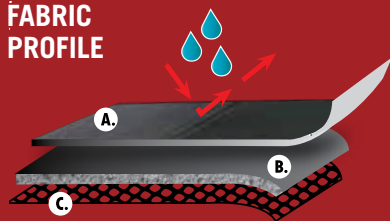

Tailor Made for both Commercial and Passenger Vehicles

El Toro seat covers are especially designed with stylish hard wearing PVC fabric. This range includes both universal sizes as well as comprehensive Tailor Made Listings, which are listed on the following pages.

FABRIC
PROFILE

- A. PVC Fabric
- B. Foam lining added to provide extra comfort (100% Polyurethane)
- C. Tri coat netting to prevent deterioration of foam to the car seat