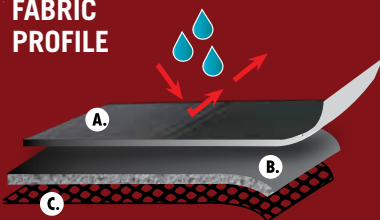

- A. PVC, durable Polyester Fabric
- B. Foam lining added to provide extra comfort (100% Polyurethane)
- C. Tri coat netting to prevent deterioration of foam to the car seat

**STAIN RESISTANT
WATER RESISTANT
UV STABILISED**