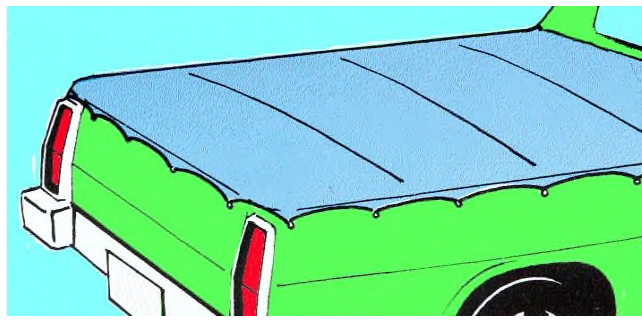

TONNEAU COVERS

"TUFF" TONNEAUS

CODE	APPLICATION	YEAR
**** THIS STYLE OF PRINTING INDICATES BUNJI TIEDOWNS (INDIVIDUAL LOOPS) ***		
	• Indicates No Fitting Kit with Tonneau	
FORD		
60108	COURIER DUAL CAB	1985-DEC98
60109	COURIER SUPER CAB	1985-DEC98
60107	COURIER SINGLE CAB	1985-DEC98
60120	COURIER DUAL CAB	JAN99-2006
60121	COURIER SUPER CAB	JAN99-2006
60122	COURIER SINGLE CAB	JAN99-2006
60102 •	FALCON XR-XT-XW-XY	1967-1971
60103 •	FALCON XA-XB-XC	1971-1979
60104 •	FALCON XD-XE-XF-XG-XH	1979-MAY99
60130 •	FALCON AU - BA	JUN99-MAY08
60131 •	FALCON AU - BA - with Ford Sports Bar	JUN99-MAY08
60TR130	FALCON AU - BA - Ford Aluminium Tray	JUN99-MAY08
6010659	FALCON FG	JUN08-JUL16
60105	F100/F150 SWB - Need actual year	1976-1991
60106	F100/F150 LWB - Need actual year	1976-1991
60140	F250/F350 CREW CAB	2001-2015
60141	F250/F350 EXTRA & SINGLE CAB	2001-2015
60125	RANGER DUAL CAB	OCT06-OCT11
60126	RANGER SUPER CAB	OCT06-OCT11
60127	RANGER SINGLE CAB	OCT06-OCT11
60142	RANGER PX DUAL CAB - with head board	NOV11-MAY13
6010104	RANGER PX DUAL CAB - with head board	JUN13-MAY15
60142SB	RANGER PX DUAL CAB - with sports bar	NOV11-MAY15
60142NHB	RANGER PX DUAL CAB - NO head board	NOV11-MAY15
6010017	RANGER PX DUAL CAB - NO head board - Clip On	NOV11-MAY15
6010018	RANGER PX DUAL CAB - with sports bar - Clip On	NOV11-MAY15
60143	RANGER PX SPACE CAB - with head baord	NOV11-MAY13
6010115	RANGER PX SPACE CAB - with head baord	JUN13-MAY15
60143SB	RANGER PX SPACE CAB - with sports bars	NOV11-MAY15
6010078	RANGER PX SUPER CAB - NO head board or S/Bars - Clip On	NOV11-MAY15
6010748	RANGER PX SUPER CAB - NO S/Bars - Clip On	NOV11-MAY15