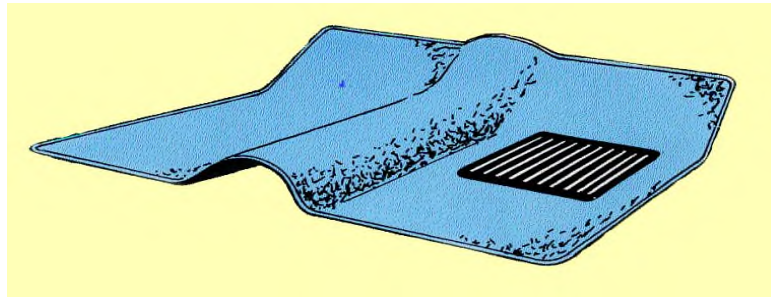

CARPET SETS

*Individually custom made moulded carpet sets to suit:
Sedans - Wagons - Panel vans - Utes - 4WD Vehicles etc.
Available in a range of colours*

CODE	APPLICATION	QTY
LOOP PILE		
21SASFL	FULL CARPET SET front & rear	set
21SAFL	HALF CARPET SET front or rear	set
21SABL	BOOT CARPET sedan	each
21SASBL	STATESMAN BOOT CARPET	each
21SALLL	LARGE LUGGAGE AREA 4WD & wagon	each
21SAEL	EXTRA LARGE LUGGAGE AREA 4WD & wagon	each
21SAKBL	KICKBOARDS newboard + carpet	pair
21SAUEL	UTE SIDE EXTENSIONS	pair
21SAWAL	WHEEL ARCHES 4WD etc	pair
21SASXFL	FULL CARPET SET JAGUAR / 4WD front & rear	set
21SAXF2L	HALF CARPET SET JAGUAR / 4WD front or rear	set
21SAUF2	UNDERFELT SHEET 2000mm X 1000mm 12mm THICK	each
21SA1ML	LOOP PILE CARPET (ONE METRE WIDE) BY THE METRE	each
21SAUB	UNDER BONNET INSULATION 137cm x 81cm	each
CUT PILE		
21SASFC	FULL CARPET SET front & rear	set
21SAFC	HALF CARPET SET front or rear	set
21SABC	BOOT CARPET sedan	each
21SASBC	STATESMAN BOOT CARPET	each
21SAKBC	KICKBOARDS newboard + carpet	pair
21SALLC	LARGE LUGGAGE AREA 4WD & wagon	each
21SAELC	EXTRA LARGE LUGGAGE AREA 4WD & wagon	each
21SAUEC	UTE SIDE EXTENSIONS	each
21SAWAC	WHEEL ARCHES 4WD etc	pair
21SASXFC	FULL CARPET SET JAGUAR / 4WD front & rear	set
21SAXF2C	HALF CARPET SET JAGUAR / 4WD front or rear	set
21SA1MC	CUT PILE CARPET (ONE METRE WIDE) BY THE METRE	each
VINYL FLOOR MAT pre-cut to suit vehicle		
21SAVB	VINYL BOOT MAT	each
21SAVF	VINYL FLOOR MAT front or rear	each
21SAXVF	VINYL FLOOR MAT front or rear	each
21SASVF	VINYL FLOOR MAT front & rear	set
21SAXVFS	VINYL FLOOR MAT 4WD front & rear	set