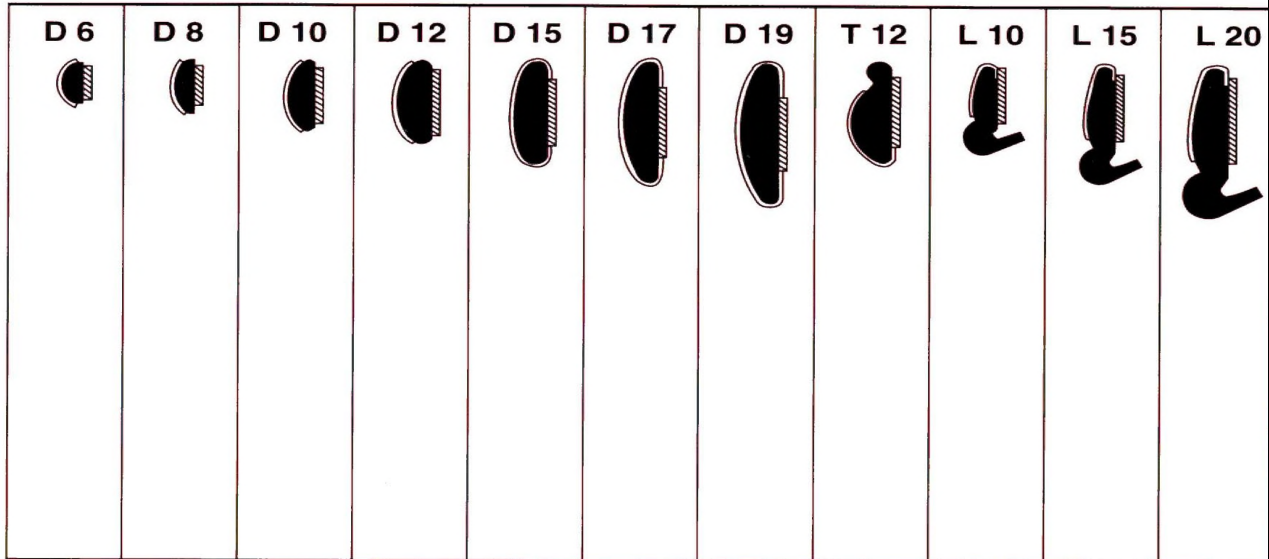

MOULDING

BODY SIDE MOULDING

MOULDING

BODY SIDE MOULDING

CODE	STYLE	COLOUR	LGTH
BODY SIDE MOULDINGS			
50BM19MB	15mm STANDARD	BLACK	9m
50BM19MC	15mm STANDARD	BLACK / CHROME	9m
38BM130MB	15mm STANDARD	ALL BLACK	30m
38BM130MC	15mm STANDARD	BLACK / CHROME	30m
50BM26MB	31mm CONTINENTAL	ALL BLACK	6m
50BM26MC	31mm CONTINENTAL	BLACK / CHROME	6m
50BM26MR	31mm CONTINENTAL	BLACK / RED	6m
38BM220MB	31mm CONTINENTAL	ALL BLACK	20m
38BM220MC	31mm CONTINENTAL	BLACK / CHROME	20m

MOULDING		BODY SIDE MOULDING	
CODE	STYLE	COLOUR	LGTH
50BM36MB	50mm WIDE CONTINENTAL	ALL BLACK	6m
50BM36MC	50mm WIDE CONTINENTAL	BLACK / CHROME	6m
38BM320MB	50mm WIDE CONTINENTAL	ALL BLACK	20m
38BM320MC	50mm WIDE CONTINENTAL	BLACK / CHROME	20m
38BM420MB	60mm WIDE 'D'	ALL BLACK	20m
38BM420MG	60mm WIDE 'D'	ALL CHARCOAL	20m
38BM520MB	45mm WIDE FLAT 'D'	ALL BLACK	20m
38BM520MG	45mm WIDE FLAT 'D'	ALL CHARCOAL	20m
38BM620MC	50mm FLAT CONTINENTAL	BLACK / CHROME	20m
38BM920MB	19mm D Sect. VR-VS Bumper	ALL BLACK	20m
38BM1020MB	40mm WIDE RAISED 'D'	ALL BLACK	20m
38BM1120MB	24mm D Sect.	ALL BLACK(VR-VS 'S' pk)	20m
<u>BUMPER INSERT MOULDING</u>			
38ELBIMMO	FRONT PRE-CUT - Falcon EL	ORANGE	pair
38BM1420MB	BUMPER INSERT - Falcon EL	BLACK	20m
<u>'D' SECTIONS</u>			
38D630MB	6mm 'D'	BLACK	30m
38D630MC	6mm 'D'	CHROME	30m
38D830MB	8mm 'D'	BLACK	30m
38D830MC	8mm 'D'	CHROME	30m
50D105MB	10mm 'D'	BLACK	5m
50D105MC	10mm 'D'	CHROME	5m
50D105MR	10mm 'D'	RED	5m
38D1030MB	10mm 'D'	BLACK	30m
38D1030MC	10mm 'D'	CHROME	30m
38D1030MG	10mm 'D'	CHARCOAL	30m
38D1030MR	10mm 'D'	RED	30m
38D1230MC	12mm 'D'	CHROME	30m