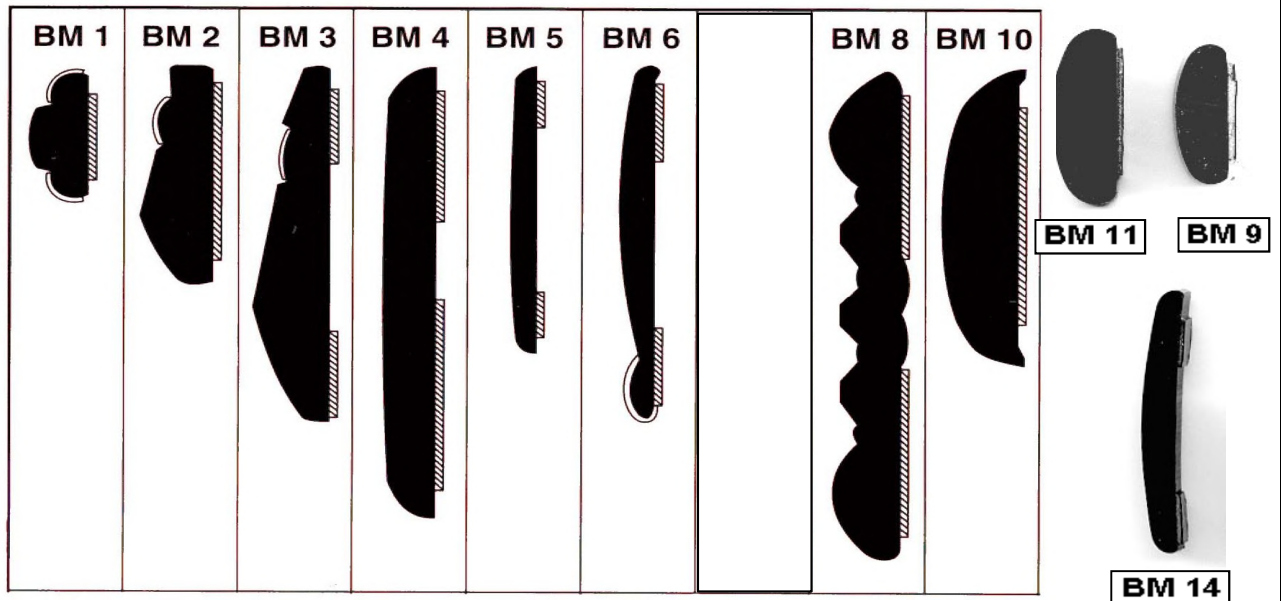

MOULDING

BODY SIDE MOULDING

MOULDING

BODY SIDE MOULDING

CODE	STYLE	COLOUR	LGTH
BODY SIDE MOULDINGS			
50BM19MB	15mm STANDARD	BLACK	9m
50BM19MC	15mm STANDARD	BLACK / CHROME	9m
38BM130MB	15mm STANDARD	ALL BLACK	30m
38BM130MC	15mm STANDARD	BLACK / CHROME	30m
50BM26MB	31mm CONTINENTAL	ALL BLACK	6m
50BM26MC	31mm CONTINENTAL	BLACK / CHROME	6m
50BM26MR	31mm CONTINENTAL	BLACK / RED	6m
38BM220MB	31mm CONTINENTAL	ALL BLACK	20m
38BM220MC	31mm CONTINENTAL	BLACK / CHROME	20m

MOULDING		BODY SIDE MOULDING	
CODE	STYLE	COLOUR	LGTH
50BM36MB	50mm WIDE CONTINENTAL	ALL BLACK	6m
50BM36MC	50mm WIDE CONTINENTAL	BLACK / CHROME	6m
38BM320MB	50mm WIDE CONTINENTAL	ALL BLACK	20m
38BM320MC	50mm WIDE CONTINENTAL	BLACK / CHROME	20m
38BM420MB	60mm WIDE 'D'	ALL BLACK	20m
38BM420MG	60mm WIDE 'D'	ALL CHARCOAL	20m
38BM520MB	45mm WIDE FLAT 'D'	ALL BLACK	20m
38BM520MG	45mm WIDE FLAT 'D'	ALL CHARCOAL	20m
38BM620MC	50mm FLAT CONTINENTAL	BLACK / CHROME	20m
38BM920MB	19mm D Sect. VR-VS Bumper	ALL BLACK	20m
38BM1020MB	40mm WIDE RAISED 'D'	ALL BLACK	20m
38BM1120MB	24mm D Sect.	ALL BLACK(VR-VS 'S' pk)	20m
<u>BUMPER INSERT MOULDING</u>			
38ELBIMMO	FRONT PRE-CUT - Falcon EL	ORANGE	pair
38BM1420MB	BUMPER INSERT - Falcon EL	BLACK	20m
<u>'D' SECTIONS</u>			
38D630MB	6mm 'D'	BLACK	30m
38D630MC	6mm 'D'	CHROME	30m
38D830MB	8mm 'D'	BLACK	30m
38D830MC	8mm 'D'	CHROME	30m
50D105MB	10mm 'D'	BLACK	5m
50D105MC	10mm 'D'	CHROME	5m
50D105MR	10mm 'D'	RED	5m
38D1030MB	10mm 'D'	BLACK	30m
38D1030MC	10mm 'D'	CHROME	30m
38D1030MG	10mm 'D'	CHARCOAL	30m
38D1030MR	10mm 'D'	RED	30m
38D1230MC	12mm 'D'	CHROME	30m