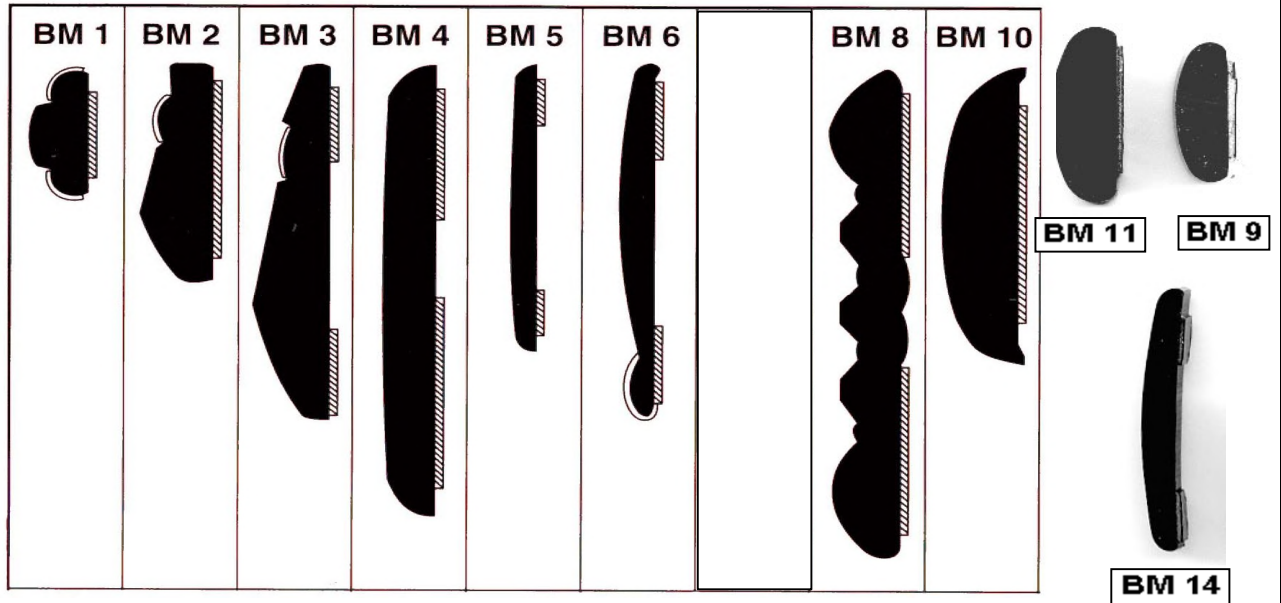

MOULDING

BODY SIDE MOULDING

MOULDING

BODY SIDE MOULDING

CODE	STYLE	COLOUR	LGTH
BODY SIDE MOULDINGS			
50BM19MB	15mm STANDARD	BLACK	9m
50BM19MC	15mm STANDARD	BLACK / CHROME	9m
38BM130MB	15mm STANDARD	ALL BLACK	30m
38BM130MC	15mm STANDARD	BLACK / CHROME	30m
50BM26MB	31mm CONTINENTAL	ALL BLACK	6m
50BM26MC	31mm CONTINENTAL	BLACK / CHROME	6m
50BM26MR	31mm CONTINENTAL	BLACK / RED	6m
38BM220MB	31mm CONTINENTAL	ALL BLACK	20m
38BM220MC	31mm CONTINENTAL	BLACK / CHROME	20m