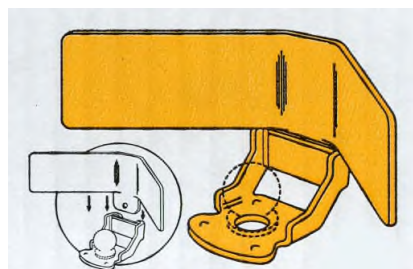

TRAILER LOCKS

CODE	APPLICATION
53CM001	COUPLE-MATE
53CM002	COUPLE-MATE BASE PLATE
53CM056	TREGG PIN SPRING LOCK COMBINATION
53CM062	HITCH PIN 85 MM