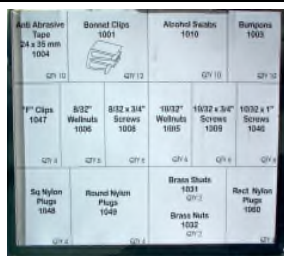

FITTING KIT SPARES

BONNET GUARD AND HEADLIGHT COVER SPARES

CODE	APPLICATION	QTY
29FKS001	FITTING KIT SPARES - complete box of spare parts	each

REPLACEMENT SPARES FOR FITTING KIT BOX

29K1001	BONNET CLIP	pkt 10
29K1003	BUMPONS	pkt 20
29K1004	ANTI ABRASIVE TAPE	pkt 20
29K1005	10/32 WELL NUTS	pkt 10
29K1006	8/32 WELL NUTS	pkt 10
29K1008	8/32 x 3/4" SCREWS	pkt 10
29K1009	10/32 x 3/4" SCREWS	pkt 10
29K1010	ALCOHOL WIPES	pkt 10
29K1031	BRASS STUDS	pkt 4
29K1032	BRASS NUTS	pkt 4
29K1040	10/32 x 1" SCREWS	pkt 10
29K1047	F CLIPS	pkt 10
29K1048	SQUARE NYLON PLUGS	pkt 10
29K1049	ROUND NYLON PLUGS	pkt 10
29K1060	RECTANGULAR NYLON PLUGS	pkt 10
29K1070	BONNET CLIP	pkt 12