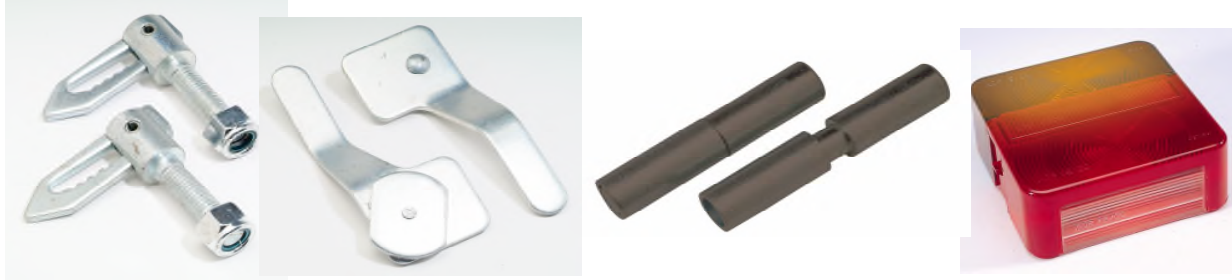

ARK TRAILER ACCESSORIES

CODE NO.	DESCRIPTION
51TBH190	50X50MM HITCH BALL MOUNT, 190MM FROM CENTRE OF HITCH PIN HOLE TO CENTRE OF TOWBALL HOLE
51TBH190D	TOW BALL MOUNT PLUS TOW BALL 190mm
51TBH280	50X50MM HITCH BALL MOUNT, 280MM FROM CENTRE OF HITCH PIN HOLE TO CENTRE OF TOWBALL HOLE
51TBH280D	TOW BALL MOUNT PLUS TOW BALL 280mm
51TBHA30D	ADJUSTABLE TO BALL MOUNT PLUS TOW BALL
51TBS41B	TOWBALL SPANNER, BLISTER
51TGAB19	TAIL GATE ANTI RATTLE LATCH, BOLT TYPE - BULK
51TGAB19B	TAIL GATE ANTI RATTLE LATCHES SET OF 2, BOLT TYPE WITH NYLOC NUTS - BLISTER
51TGAW19	TAIL GATE ANTI RATTLE LATCH, WELD TYPE - BULK
51TGAW19B	TAIL GATE ANTI RATTLE LATCHES SET OF 2, WELD TYPE - BLISTER
51TGC60B	TAIL GATE CATCHES, RIGHT & LEFT SIDE, GOLD ZINC FINISH - BLISTER
51TGC60L	TRAILER TAIL GATE CATCHER - LEFT SIDE
51TGC60R	TRAILER TAIL GATE CATCHER - RIGHT SIDE
51TGH100	TAIL GATE HINGE, LARGE, BLACK
51TGH100B	TAIL GATE HINGES, LARGE SET OF 2, GOLD ZINC FINISH - BLISTER
51TGH50	TAIL GATE HINGE, SMALL, BLACK
51TGH50B	TAIL GATE HINGES, SMALL SET OF 2, ZINC FINISH - BLISTER
51TH150	6" HUB - SUITS TOYOTA - HOLDEN BEARINGS, DUST COVER, SEAL & NUTS IN CARTON
51TH150D	6" HUB - SUITS TOYOTA - HOLDEN BEARINGS, DUST COVER, SEAL & NUTS IN DISPLAY CARTON
51TH150G	6" HUB - GALVANISED - SUITS TOYOTA - HOLDEN BEARINGS, DUST COVER, MARINE SEAL & NUTS
51TH150GD	6" HUB - GALVANISED - SUITS TOYOTA - HOLDEN BEARINGS, DUST COVER, MARINE SEAL & NUTS IN DISPLAY CARTON
51TK160C	TOW KIT: 3.5T. 50MM HITCH BALL MOUNT 160MM, 3.5T. 50MM CHROME TOWBALL, 3.5T. HITCH PIN & HITCH COVER IN CARRY CASE
51TK190C	TOW KIT: 3.5T. 50MM HITCH BALL MOUNT 190MM, 3.5T. 50MM CHROME TOWBALL, 3.5T. HITCH PIN & HITCH COVER IN CARRY CASE
51TL120Z	T-LOCK WITH LOCK DUST COVER
51TL984A	REAR COMBINATION LAMP - SUITABLE FOR RIGHT & LEFT SIDE - ACRYLIC LENS W/-GLOBES & CONNECTORS/BULK
51TL984B	REAR COMBINATION LAMP - SUITABLE FOR RIGHT & LEFT SIDE - ACRYLIC LENS W/-GLOBES & CONNECTORS/BLISTER PACK
51TLC984A	REAR COMBINATION LAMP - RIGHT SIDE - ACRYLIC LENS W/-GLOBES & CONNECTORS - BULK PACK
51TLL984	POLYCARBONATE LENS TO SUIT TL984 LAMP - BULK
51TLL984B	POLYCARBONATE LENS TO SUIT TL984 LAMP IN BLISTER PACK
51TLR984A	REAR COMBINATION LAMP - LEFT SIDE