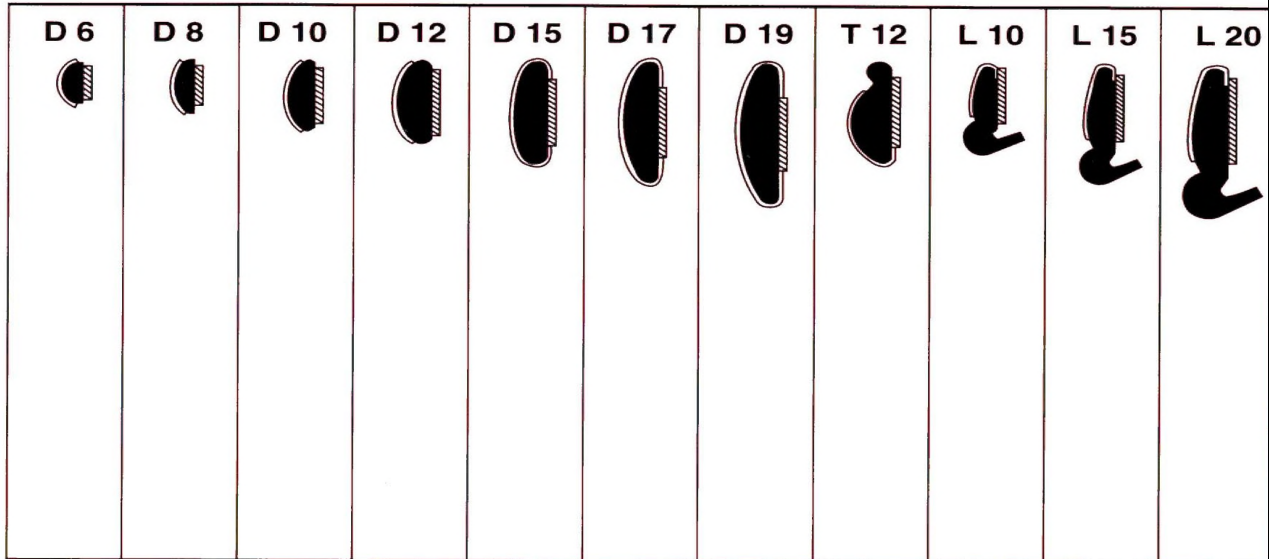

MOULDING

BODY SIDE MOULDING

MOULDING

BODY SIDE MOULDING

CODE	STYLE	COLOUR	LGTH
BODY SIDE MOULDINGS			
50BM19MB	15mm STANDARD	BLACK	9m
50BM19MC	15mm STANDARD	BLACK / CHROME	9m
38BM130MB	15mm STANDARD	ALL BLACK	30m
38BM130MC	15mm STANDARD	BLACK / CHROME	30m
50BM26MB	31mm CONTINENTAL	ALL BLACK	6m
50BM26MC	31mm CONTINENTAL	BLACK / CHROME	6m
50BM26MR	31mm CONTINENTAL	BLACK / RED	6m
38BM220MB	31mm CONTINENTAL	ALL BLACK	20m
38BM220MC	31mm CONTINENTAL	BLACK / CHROME	20m