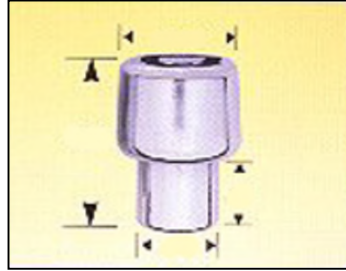

WHEEL DOCTOR Wheel Locks

TRADITIONAL STYLE - FOR ALL STANDARD MAG AND STEEL WHEELS

Mag

THREAD SIZE	PACKED #
7/16	86 40200
1/2	86 40400
12mm x 1.25	86 40600
12mm x 1.25	86 40605
12mm x 1.50	86 40700
12mm x 1.50	86 40705
14mm x 1.50	86 40900

THREAD SIZE	PART #
7/16	86 42200
1/2	86 42400
12mm x 1.25	86 42600
12mm x 1.25	86 42605
12mm x 1.50	86 42700
12mm x 1.50	86 42705

THREAD SIZE	PACKED #
7/16	86 46200
1/2	86 46400
12mm x 1.25	86 46600
12mm x 1.50	86 46700

SOCKET LOCK STYLE: NARROW NECK IDEAL FOR NEW VEHICLE APPLICATIONS

Socket Lock

THREAD SIZE	PACKED #
7/16	86 45200
1/2	86 45400
12mm x 1.25	86 45600
12mm x 1.50	86 45700

HEADLESS LOCK STYLE, IDEAL FOR COVERED MAG/STEEL APPLICATIONS

THREAD SIZE	PART #
7/16	86 48200
1/2	86 48400
12mm x 1.25	86 48600
12mm x 1.50	86 48700
14mm x 1.50	87 48900

- **PACK OF 4**
- **PACK OF 5**