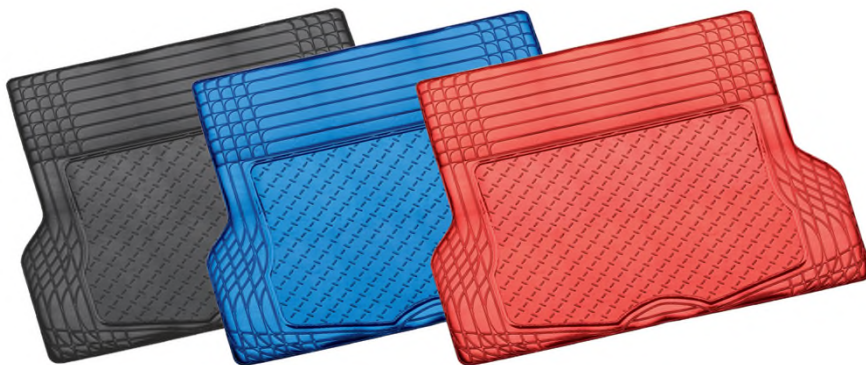

MYCAR - ACCESSORIES

BACK CUSHION / SUPPORT

CODE	APPLICATION	QTY
3BEAD52	WOODEN BEADED SEAT COVER	each
3BACKCUSBK	UNIVERSAL BACK CUSHION BLACK	each
3BS22BK	UNIVERSAL CLOTH / BEADED SEAT COVER BLACK	each
3BS22GR	UNIVERSAL CLOTH / BEADED SEAT COVER GREY	each
3BS66	MESH BACK w/- Lge BEADED INSERT	each
3BS68BK	MESH BACK SUPPORT BLACK	each
3BS70	BACK SUPPORT BLACK/BEIGE	each
3BSCC04	BACK SUPPORT COOLING CUSHION BLACK	each
3HEATCUS	UNIVERSAL HEAT CUSHION	each
3MASSAGE6	BACK SUPPORT MASSAGE/HEAT 6 MOTORS	each
3SEATCUSBK	MEMORY FOAM SEAT CUSHION BLACK	each
3SEATPADBK	UNIVERSAL SEAT CUSHION BLACK	each

BOOT MATS

CODE	APPLICATION	QTY
3BOOTBK	ALUMINIUM BOOT MAT BLACK	each
3BOOTBL	ALUMINIUM BOOT MAT BLUE	each
3BOOTCN	ALUMINIUM BOOT MAT CARBON	each
3BOOTRD	ALUMINIUM BOOT MAT RED	each
3BOOTPVCBK	BOOT MAT BLACK	each

SEAT PROTECTORS & ORGANIZERS

CODE	APPLICATION	QTY
3CBSPROT	CHILD/BABY SEAT PROTECTOR	each
3ORGA	iPAD ORGANIZER	each
3PETPRO	PET PROTECTOR - BLACK	each
3SSP04	SLIM SIDE POCKETS	pair

SUN SHADES / FROST BLOCKER