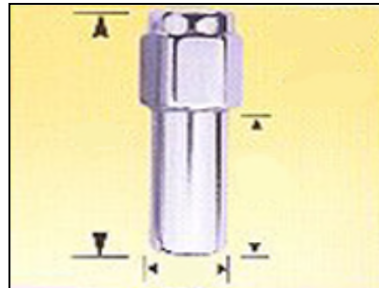

**Blue Bulge Acorn**

**THREAD SIZE    PACKED #**

● 7/16	86 1702B
● 1/2	86 1704B
● 12mm x 1.25	86 1706B
● 12mm x 1.50	86 1707B

**Red Bulge Acorn**

**THREAD SIZE    PACKED #**

● 7/16	86 1702R
● 1/2	86 1704R
● 12mm x 1.25	86 1706R
● 12mm x 1.50	86 1707R

**Bulge Acorn**

**THREAD SIZE    BULK #**

7/16	86 1902.50
1/2	86 1904.50
12mm x 1.25	86 1906.50
12mm x 1.50	86 1907.50

**One-Piece Standard Mag**

**THREAD SIZE    BULK #    PACKED #**

● 7/16	86 1740.50	86 1740
● 1/2	86 1741.50	86 1741
● 12mm x 1.25	86 1744.50	86 1744
● 12mm x 1.50	86 1745.50	86 1745

**XL Mag**

**THREAD SIZE    PACKED #**

● 7/16	86 8852
● 1/2	86 8854
● 12mm x 1.25	86 8856
● 12mm x 1.50	86 8857

● **PACK OF 4**  
● **PACK OF 5**