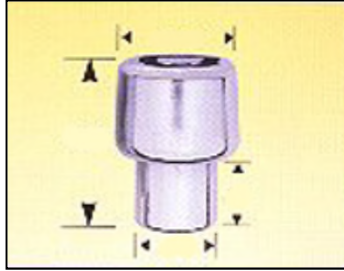

# WHEEL DOCTOR Wheel Locks

## TRADITIONAL STYLE - FOR ALL STANDARD MAG AND STEEL WHEELS

**Puzzle Key**

**Acorn**

**Mag**

**XL Mag**

THREAD SIZE	PACKED #
7/16	86 40200
1/2	86 40400
12mm x 1.25	86 40600
12mm x 1.25	86 40605
12mm x 1.50	86 40700
12mm x 1.50	86 40705
14mm x 1.50	86 40900