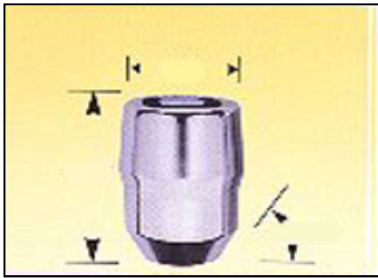

WHEEL DOCTOR Wheel Locks

TRADITIONAL STYLE - FOR ALL STANDARD MAG AND STEEL WHEELS

Acorn

THREAD SIZE	PACKED #
7/16	86 40200
1/2	86 40400
12mm x 1.25	86 40600
12mm x 1.25	86 40605
12mm x 1.50	86 40700
12mm x 1.50	86 40705
14mm x 1.50	86 40900

THREAD SIZE	PART #
7/16	86 42200
1/2	86 42400
12mm x 1.25	86 42600
12mm x 1.25	86 42605
12mm x 1.50	86 42700
12mm x 1.50	86 42705

THREAD SIZE	PACKED #
7/16	86 46200
1/2	86 46400
12mm x 1.25	86 46600
12mm x 1.50	86 46700

SOCKET LOCK STYLE: NARROW NECK IDEAL FOR NEW VEHICLE APPLICATIONS

Socket Lock

THREAD SIZE	PACKED #
7/16	86 45200
1/2	86 45400
12mm x 1.25	86 45600
12mm x 1.50	86 45700

HEADLESS LOCK STYLE, IDEAL FOR COVERED MAG/STEEL APPLICATIONS

THREAD SIZE	PART #
7/16	86 48200
1/2	86 48400
12mm x 1.25	86 48600
12mm x 1.50	86 48700
14mm x 1.50	87 48900

- **PACK OF 4**
- **PACK OF 5**