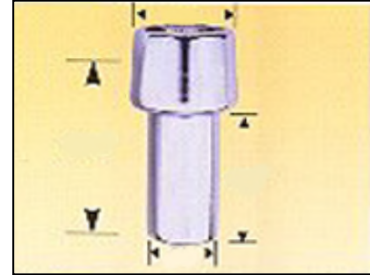

## TRADITIONAL STYLE - FOR ALL STANDARD MAG AND STEEL WHEELS

**Puzzle Key**

**Acorn**

**Mag**

**XL Mag**

THREAD SIZE	PACKED #
7/16	86 40200
1/2	86 40400
12mm x 1.25	86 40600
12mm x 1.25	86 40605
12mm x 1.50	86 40700
12mm x 1.50	86 40705
14mm x 1.50	86 40900

THREAD SIZE	PART #
7/16	86 42200
1/2	86 42400
12mm x 1.25	86 42600
12mm x 1.25	86 42605
12mm x 1.50	86 42700
12mm x 1.50	86 42705

THREAD SIZE	PACKED #
7/16	86 46200
1/2	86 46400
12mm x 1.25	86 46600
12mm x 1.50	86 46700