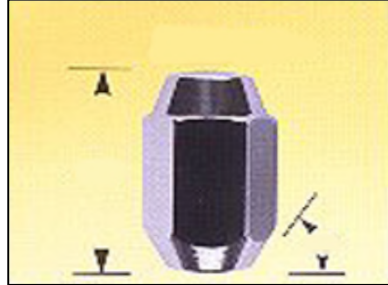

## Lug Nuts

**Open-End Acorn 3/4" Hex**

**THREAD SIZE    PACKED #**

● 7/16	86 113024
● 1/2	86 113044
● 12mm x 1.25	86 113064
● 12mm x 1.50	86 113074
● 14mm x 1.50	87 15091

**One-Piece Acorn**

**THREAD SIZE    BULK #    PACKED #**